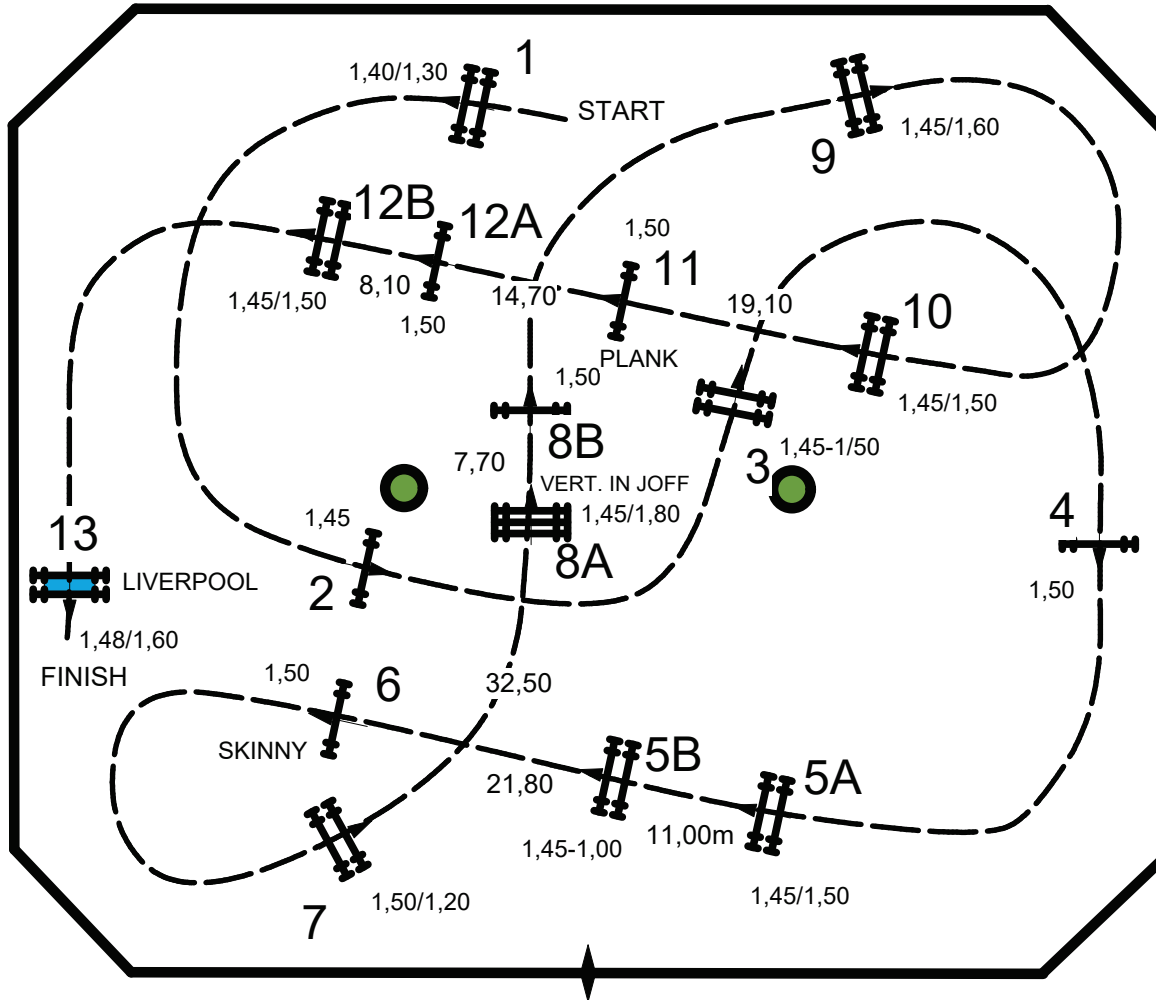

TRYON INTERNATIONAL EQUESTRIAN CENTER

GEORGE MORRIS STADIUM --- SUMMER #1 CSI\*\*\*

1002 - \$35,000 Suncast® Welcome 1.50m

- TABLE: A
- NATIONAL RG:
- FEI RG / ART: 238.2.2
- HEIGHT: 1,50 m
- SPEED: 375m/min
- FIRST ROUND: 1 - 13
- DISTANCE: 500m
- TIME ALLOWED: 80 sec

- JUMP OFF: 2,3,10,12A,12B,13,8A,9
- J/O DISTANCE: 280m
- J/O TIME ALLOWED: 45 sec

[www.worldwideequestrian.com](http://www.worldwideequestrian.com)

FOOTING: ESI ALL WEATHER

SCALE: 1:600

OSCAR SOBERON - DALLAS , TX